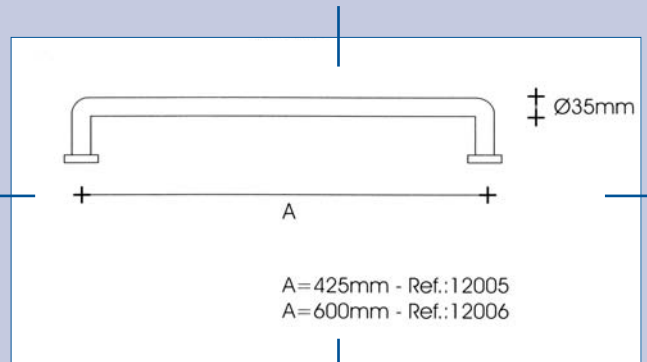

BARRE D'APPUI RABATABLE

Folding safety support

12001

FINITIONS

FINISHES

Inox brossé

Inox dull brushed polish

BARRE DE SOUTIEN

Wall safety support

12005

12006

12010

12011

FINITIONS

FINISHES

Inox brossé