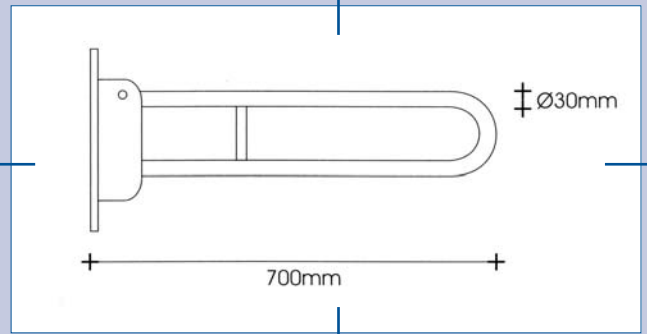

BARRE D'APPUI RABATABLE

Folding safety support

12001

FINITIONS

FINISHES

Inox brossé

Inox dull brushed polish

BARRE DE SOUTIEN

Wall safety support

12005

12006

12010

12011

FINITIONS

FINISHES

Inox brossé