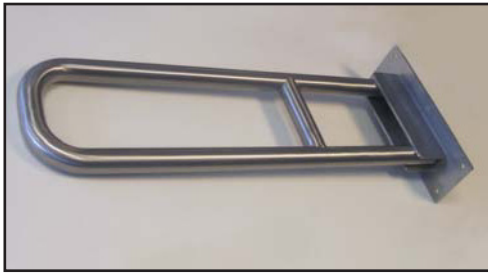

BARRE D'APPUI RABATABLE

Folding safety support

12001

FINITIONS

FINISHES

Inox brossé

Inox dull brushed polish

BARRE DE SOUTIEN

Wall safety support

12005

12006

12010

12011

FINITIONS

FINISHES

Inox brossé

Inox dull brushed polish

Autres dimensions sur demande.