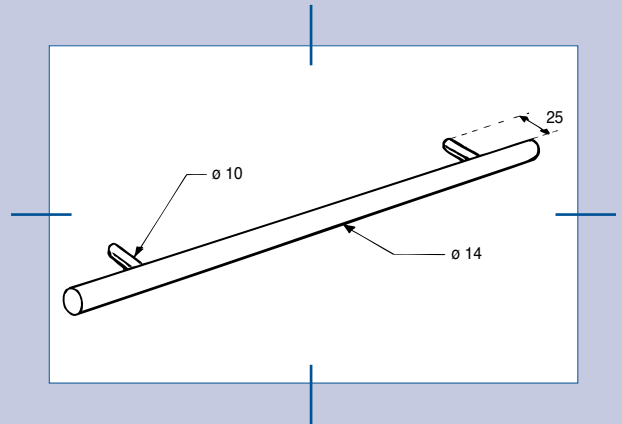

## FIL - AMEUBLEMENT

Furniture - Handle

### FINISHES

Stainless steel 316 L: mirror polish  
 Stainless steel 316 L: dull brushed polish  
 Brass: shining polish

Fabrication sur mesure  
 Cut to size manufacturing

ENTRAXE - ENTRAXE	Inox			Laiton	Inox ou Laiton		
	Stainless steel			Brass	Stainless steel or brass		
	Ø 14	Ø 14		Ø 14	Ø 20	Ø 30	Ø 40
	miroir / mirror	brossé / brushed					
Mètre Linéaire Poignée fil - Linear meter - Handle "fil"	9PFIM	9PFIB		9 PFLM			
Kit de deux fixations - Fixing kit of two pieces			9KFI	9KFL			
Rosace - Rosette					9PF20	9PF30	9PF40